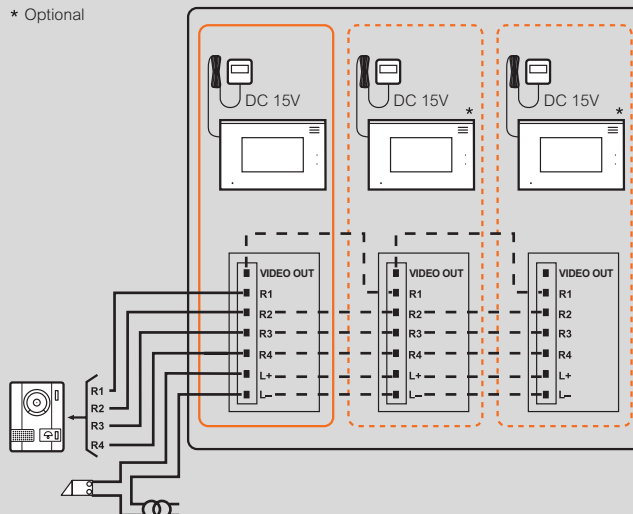

The monitor allows surveillance and opening of the gate

The system allows 2 additional monitors, with intercom function

Pack	Cat.Nos	7" colour video kits - hands-free
1	LE-369080	German standard Complete video kit Composition: - 1 metal street panel (entrance) with LEDs - 1 colour 7" monitor with integrated power supply and German standard plug and cable - 1 wall-mounting base - 1 set of screws for wall fixing
1	LE-369085	Additional video internal unit
1	LE-369083	British standard Complete video kit Composition: - 1 metal street panel (entrance) with LEDs - 1 colour 7" monitor with integrated power supply and British standard plug and cable - 1 wall-mounting base - 1 set of screws for wall fixing
1	LE-369088	Additional video internal unit
3.5" colour video kits - with handset		
1	LE-369070	German standard Complete video kit Composition: - 1 metal street panel (entrance) with LEDs - 1 colour 3.5" monitor with integrated power supply and German standard plug and cable - 1 wall-mounting base - 1 set of screws for wall fixing
1	LE-369075	Additional video internal unit
1	LE-369073	British standard Complete video kit Composition: - 1 metal street panel (entrance) with LEDs - 1 colour 3.5" monitor with integrated power supply and British standard plug and cable - 1 wall-mounting base - 1 set of screws for wall fixing
1	LE-369078	Additional video internal unit

Colour video door entry kit

wiring diagrams

Colour screen analog video kit - Hands-free

* Optional

Colour screen analog video kit - with handset

* Optional

Audio door entry kit with handset

1 apartment - 4-wire