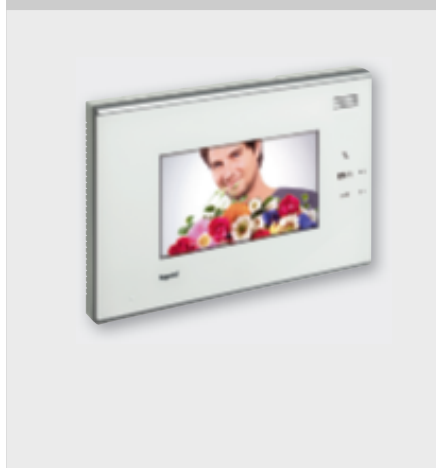

7" HANDS-FREE VIDEO INTERNAL UNIT