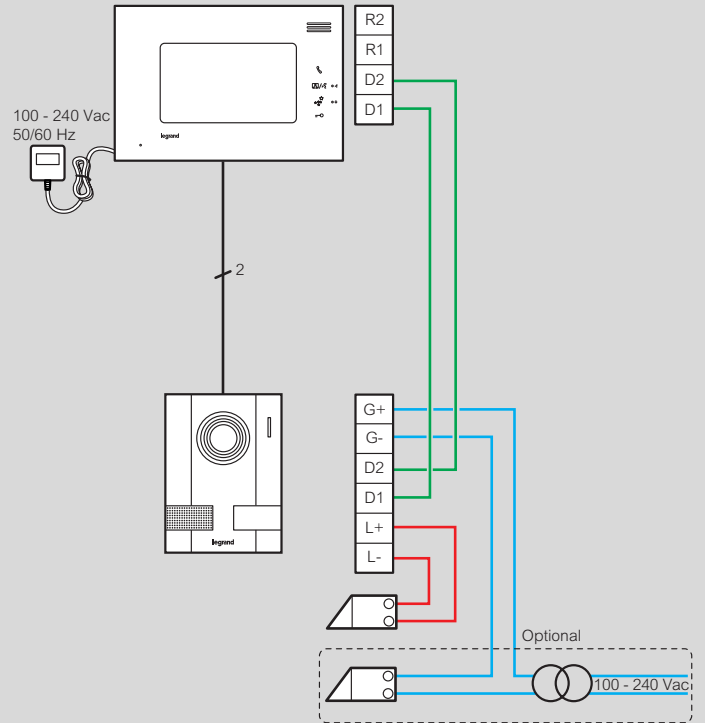

7" colour and 7" colour touch screen video kits

Cables specifications

2 x 0.5 mm²	2 x 1 mm²	2 x 1.5 mm²
0 - 50 m	0 - 75 m	0 - 100 m