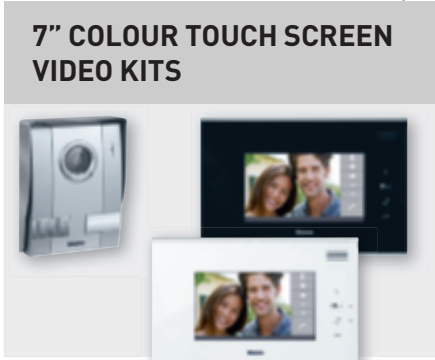

MAIN FEATURES:

- Electrical door lock release function
- Plug&Play solution with plug-in power supply

2-WIRE SOLUTIONS

CHOOSE YOUR KIT...

7" COLOUR TOUCH SCREEN VIDEO KITS

- 7" colour touch screen video kits
- SD memory card slot
- MP3 music melody
- Visitor face capture
- Digital photo frame function
- Double opening (door and gate)
- Glossy finish
- Black / white colour