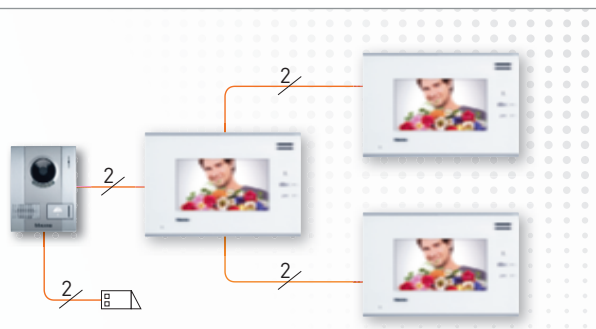

2-WIRE "VERY SIMPLE" SOLUTIONS

One-family hands-free video kits comprising:

- a wall-mounting metal street panel (rainshield included) equipped with a colour camera and a LED lamp for the illumination of the field of view.
- a video colour display internal unit (plug-in power supply included).

MAIN FEATURES:

- Easy, simple and quick installation
- Practical and functional: hands-free solutions enabling dialogue while moving freely
- High-resistant, waterproof metal street panels
- 2 non-polarized wires for an error-proof connection