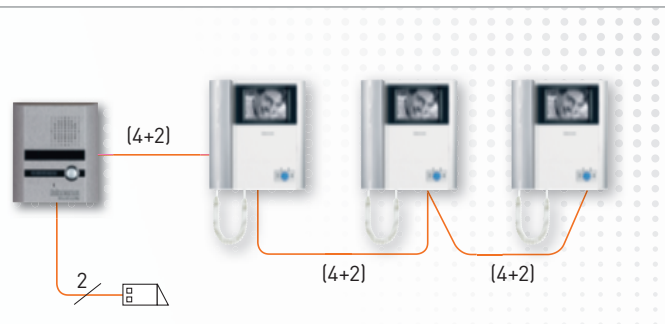

MAIN FEATURES:

- Electrical door lock release function
- Plug&Play solution with plug-in power supply