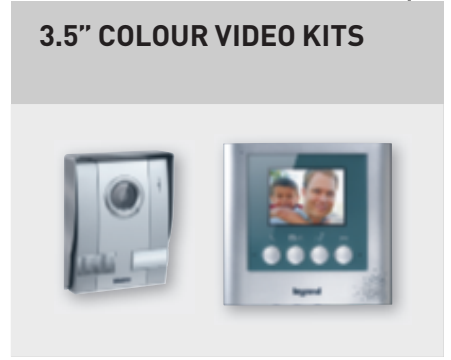

3.5" COLOUR VIDEO KITS

- 3.5" colour video kits
- Double opening (door and gate)
- Silver colour

AND EXPAND IT

Add up to 2 internal units and benefit from the audio intercom function. Total compatibility means internal units can be mixed and matched as required.