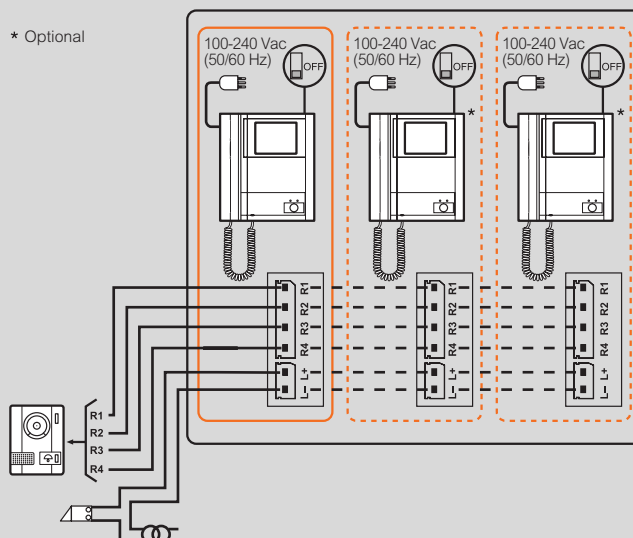

Colour video door entry kit

wiring diagrams

Colour screen analog video kit - Hands-free

* Optional

Colour screen analog video kit - with handset

* Optional

Audio door entry kit with handset

1 apartment - 4-wire

LE-369000

Surface-mounting street panel

2-wires (+ 2 to open the gate)

Opening of gate with handset

The system allows 2 additional audio internal units

Can be used as intercom within the house

Pack	Cat.Nos	German standard
1	LE-369000	Complete audio kit Composition: - 1 slim street panel (entrance) - 1 audio handset with transformer equipped with German standard plug - 1 set of screws for wall fixing
1	LE-369005	Additional audio internal unit with transformer equipped with German standard plug
British standard		
1	LE-369003	Complete audio kit Composition: - 1 slim street panel (entrance) - 1 audio handset with transformer equipped with British standard plug - 1 set of screws for wall fixing
1	LE-369008	Additional audio internal unit with transformer equipped with British standard plug