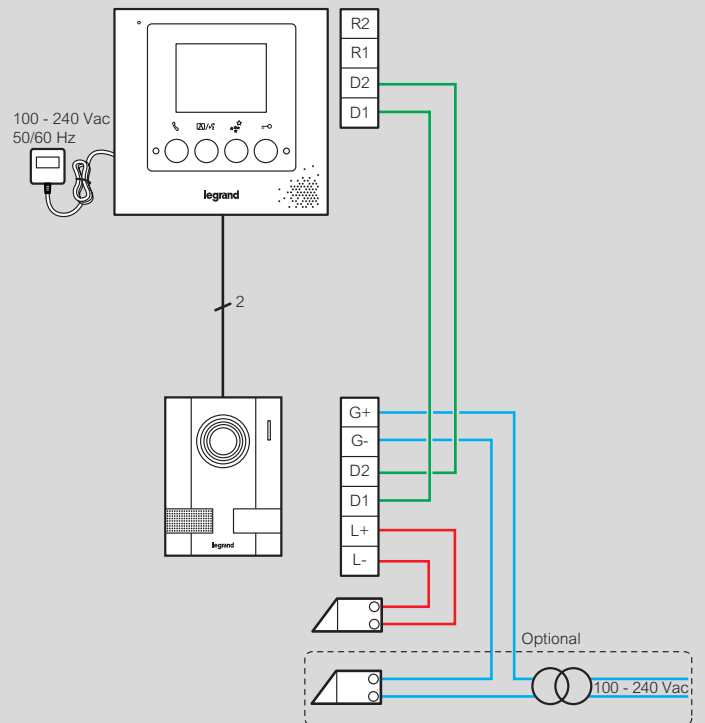

Colour video door entry kit

wiring diagrams

7" colour and 7" colour touch screen video kits

Cables specifications

2 x 0.5 mm ²	2 x 1 mm ²	2 x 1.5 mm ²
0 - 50 m	0 - 75 m	0 - 100 m

3.5" colour video kits

Cables specifications

2 x 0.5 mm ²	2 x 1 mm ²	2 x 1.5 mm ²
0 - 50 m	0 - 75 m	0 - 100 m

Colour video door entry kit

1 apartment - 4-wire

LE-369083 : Complete video kit

Surface-mounting street panel

4 wires (+ 2 to open the gate)

The monitor allows surveillance and opening of the gate

The system allows 2 additional monitors, with intercom function

Pack	Cat.Nos	7" colour video kits - hands-free
1	LE-369080	German standard Complete video kit Composition: - 1 metal street panel (entrance) with LEDs - 1 colour 7" monitor with integrated power supply and German standard plug and cable - 1 wall-mounting base - 1 set of screws for wall fixing
1	LE-369085	Additional video internal unit
1	LE-369083	British standard Complete video kit Composition: - 1 metal street panel (entrance) with LEDs - 1 colour 7" monitor with integrated power supply and British standard plug and cable - 1 wall-mounting base - 1 set of screws for wall fixing
1	LE-369088	Additional video internal unit
3.5" colour video kits - with handset		
1	LE-369070	German standard Complete video kit Composition: - 1 metal street panel (entrance) with LEDs - 1 colour 3.5" monitor with integrated power supply and German standard plug and cable - 1 wall-mounting base - 1 set of screws for wall fixing
1	LE-369075	Additional video internal unit
1	LE-369073	British standard Complete video kit Composition: - 1 metal street panel (entrance) with LEDs - 1 colour 3.5" monitor with integrated power supply and British standard plug and cable - 1 wall-mounting base - 1 set of screws for wall fixing
1	LE-369078	Additional video internal unit